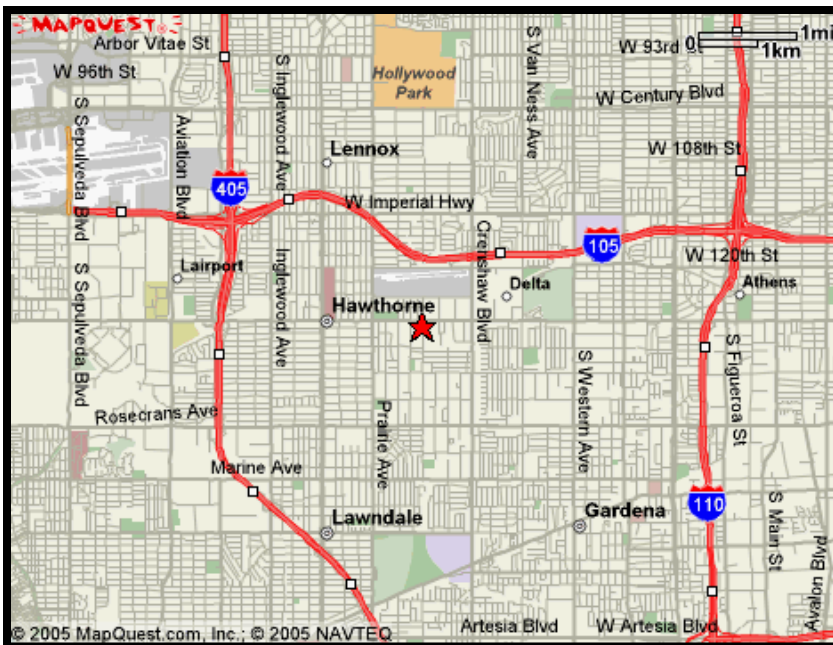

### From 105 west Freeway

Exit Crenshaw; make a left  
Right on El Segundo  
Left on Yukon

### From 405 South Freeway

Take El Segundo exit, left at the light  
Turn Left onto El Segundo  
Right on to Yukon

### From 405 North Freeway

Exit El Segundo, make a right  
Right on Yukon

The South Bay Pet Adoption Center is located on your left side after you turn onto Yukon.  
Enter through the front door. Proceed to the front desk and ask for a Humane Educator