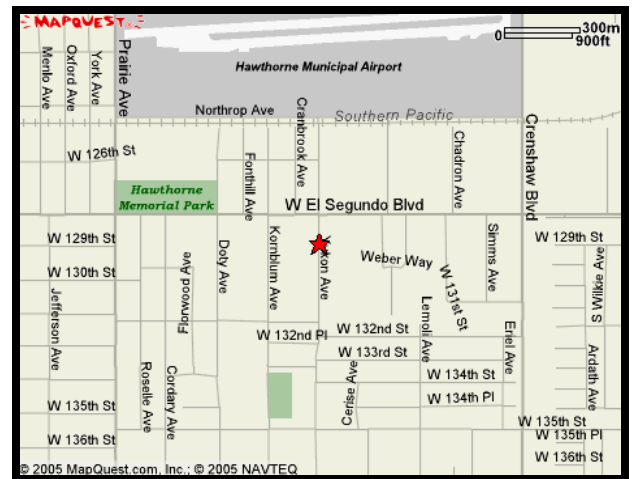

### From 105 west Freeway

Exit Crenshaw; make a left  
Right on El Segundo  
Left on Yukon

### From 405 South Freeway

Take El Segundo exit, left at the light  
Turn Left onto El Segundo  
Right on to Yukon

### From 405 North Freeway

Exit El Segundo, make a right  
Right on Yukon

The South Bay Pet Adoption Center is located on your left side after you turn onto Yukon.  
Enter through the front door. Proceed to the front desk and ask for a Humane Educator