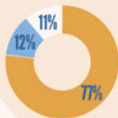

418 VOLUNTEERS

DEDICATED 43,386 HOURS

to improving the lives of shelter animals

29,646 FOSTER HOURS

spcaLA EXPENSES

Programs

Management/General

Fundraising

LOCATIONS & SERVICES

PET ADOPTIONS

spcaLA shelter pets are vaccinated, microchipped, spayed/neutered, examined by an spcaLA veterinarian, and given a behavioral plan of care prior to adoption.

PetSmart Charities™ Everyday Adoption Center by spcaLA